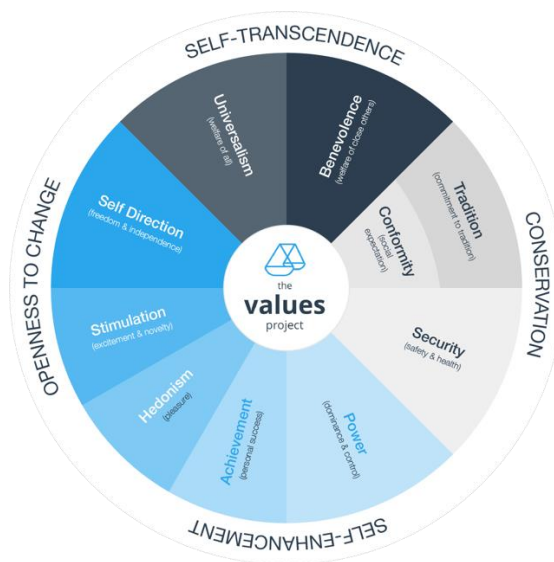

**Call for papers:
Human and Cultural Values Research**

**Values Impact Forum
22-23 February 2018, Perth, Australia**

www.valuesimpactforum.com.au

This international conference provides a forum for scholars, businesses, educators, and government to engage in robust discussions about how personal and cultural values relate to important social issues.